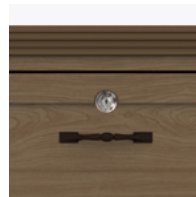

Optional Top Drawer Lock

A top drawer lock is available and is optional.